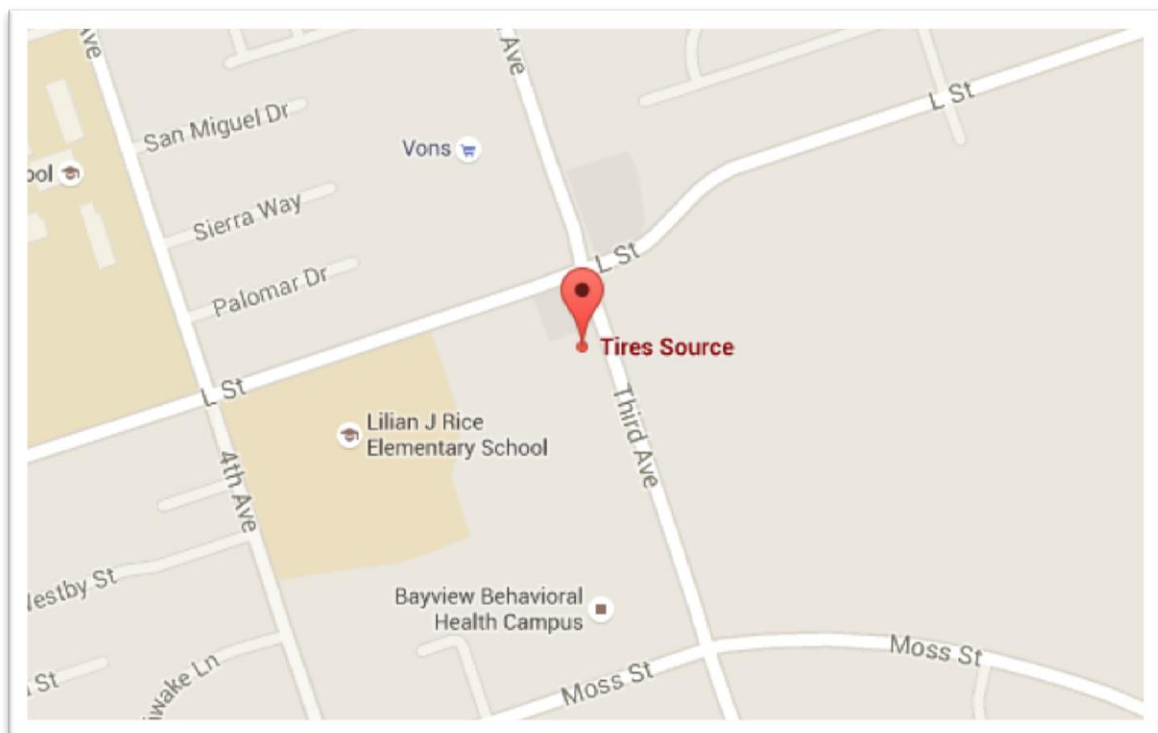

THE TIRES MARKET

Store Directions:

908 3rd Ave. - Chula Vista, CA. 91911

Directions from Interstate 5: Take Interstate 5, exit on L St., go East onto L, go about 2 miles, turn Right onto 3rd Ave. We are located at approx. 30 yards, on the right side.

Directions from Interstate 805: Take Interstate 805, exit on L St., go West onto L, go about 2 miles, turn left onto 3rd Ave. We are located at approx. 30 yards, on the right side.

www.thetiresmarket.com